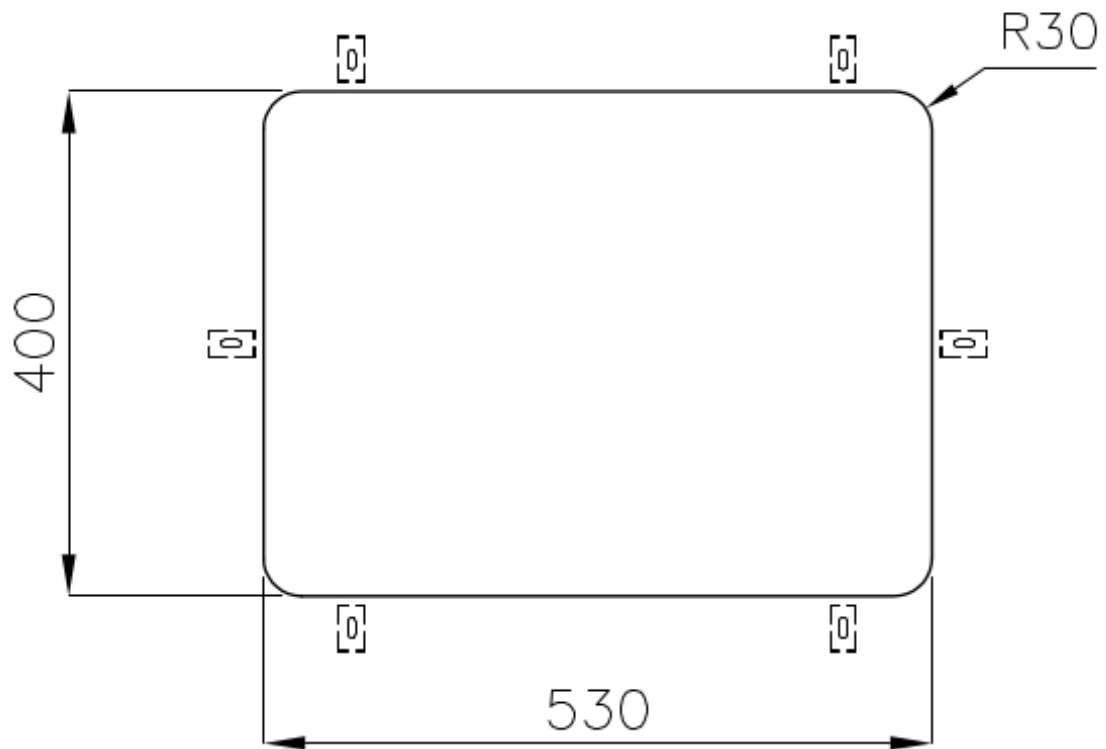

Cut out size – Dimensioni per foratura top