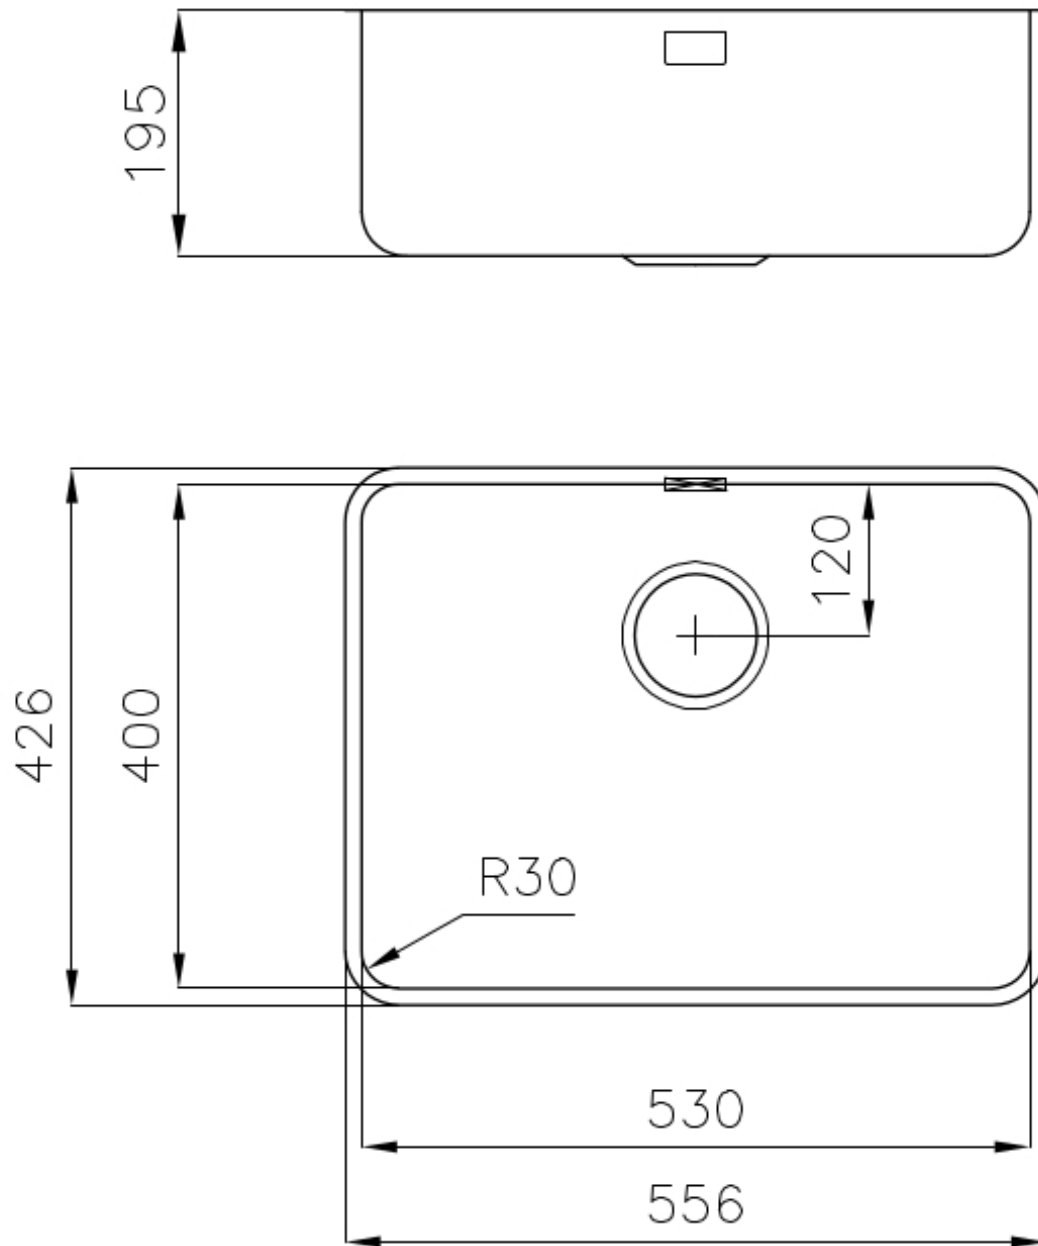

Texture

Foster brushed

Base

60 cm

Dimensions

Standard fittings

Fixing hooks, gasket, drain, overflow and siphon, boxed packing

Mixer holes

No standard holes

Built-in hole

[View technical data sheet](#)

Drainer

No

Width 57 cm

Bowl dimension 530x400mm

Number of bowls 1 bowl

Waste fitting 3,5" drain

FEATURES

Basket 3,5" waste fitting The drain is equipped with a large 3.5" drain, with the practical basket cap that prevents the discharge of solid parts.

Deep bowls This bowls reach an important depth, over 20 cm, thanks to the advanced production technology, that can be offer great capieny and practicity in all the washing operations.

TECHNICAL DATA

Cut out size – Dimensioni per foratura top

OPTIONAL ACCESSORIES

Cestello inox
8612 000

HPDE Chopping board
8657 001

HPDE Twin chopping board
8644 101

Stainless steel plate rack
8100 154

Stainless steel plate rack
8100 303
* only in combination with the accessory
8644 101